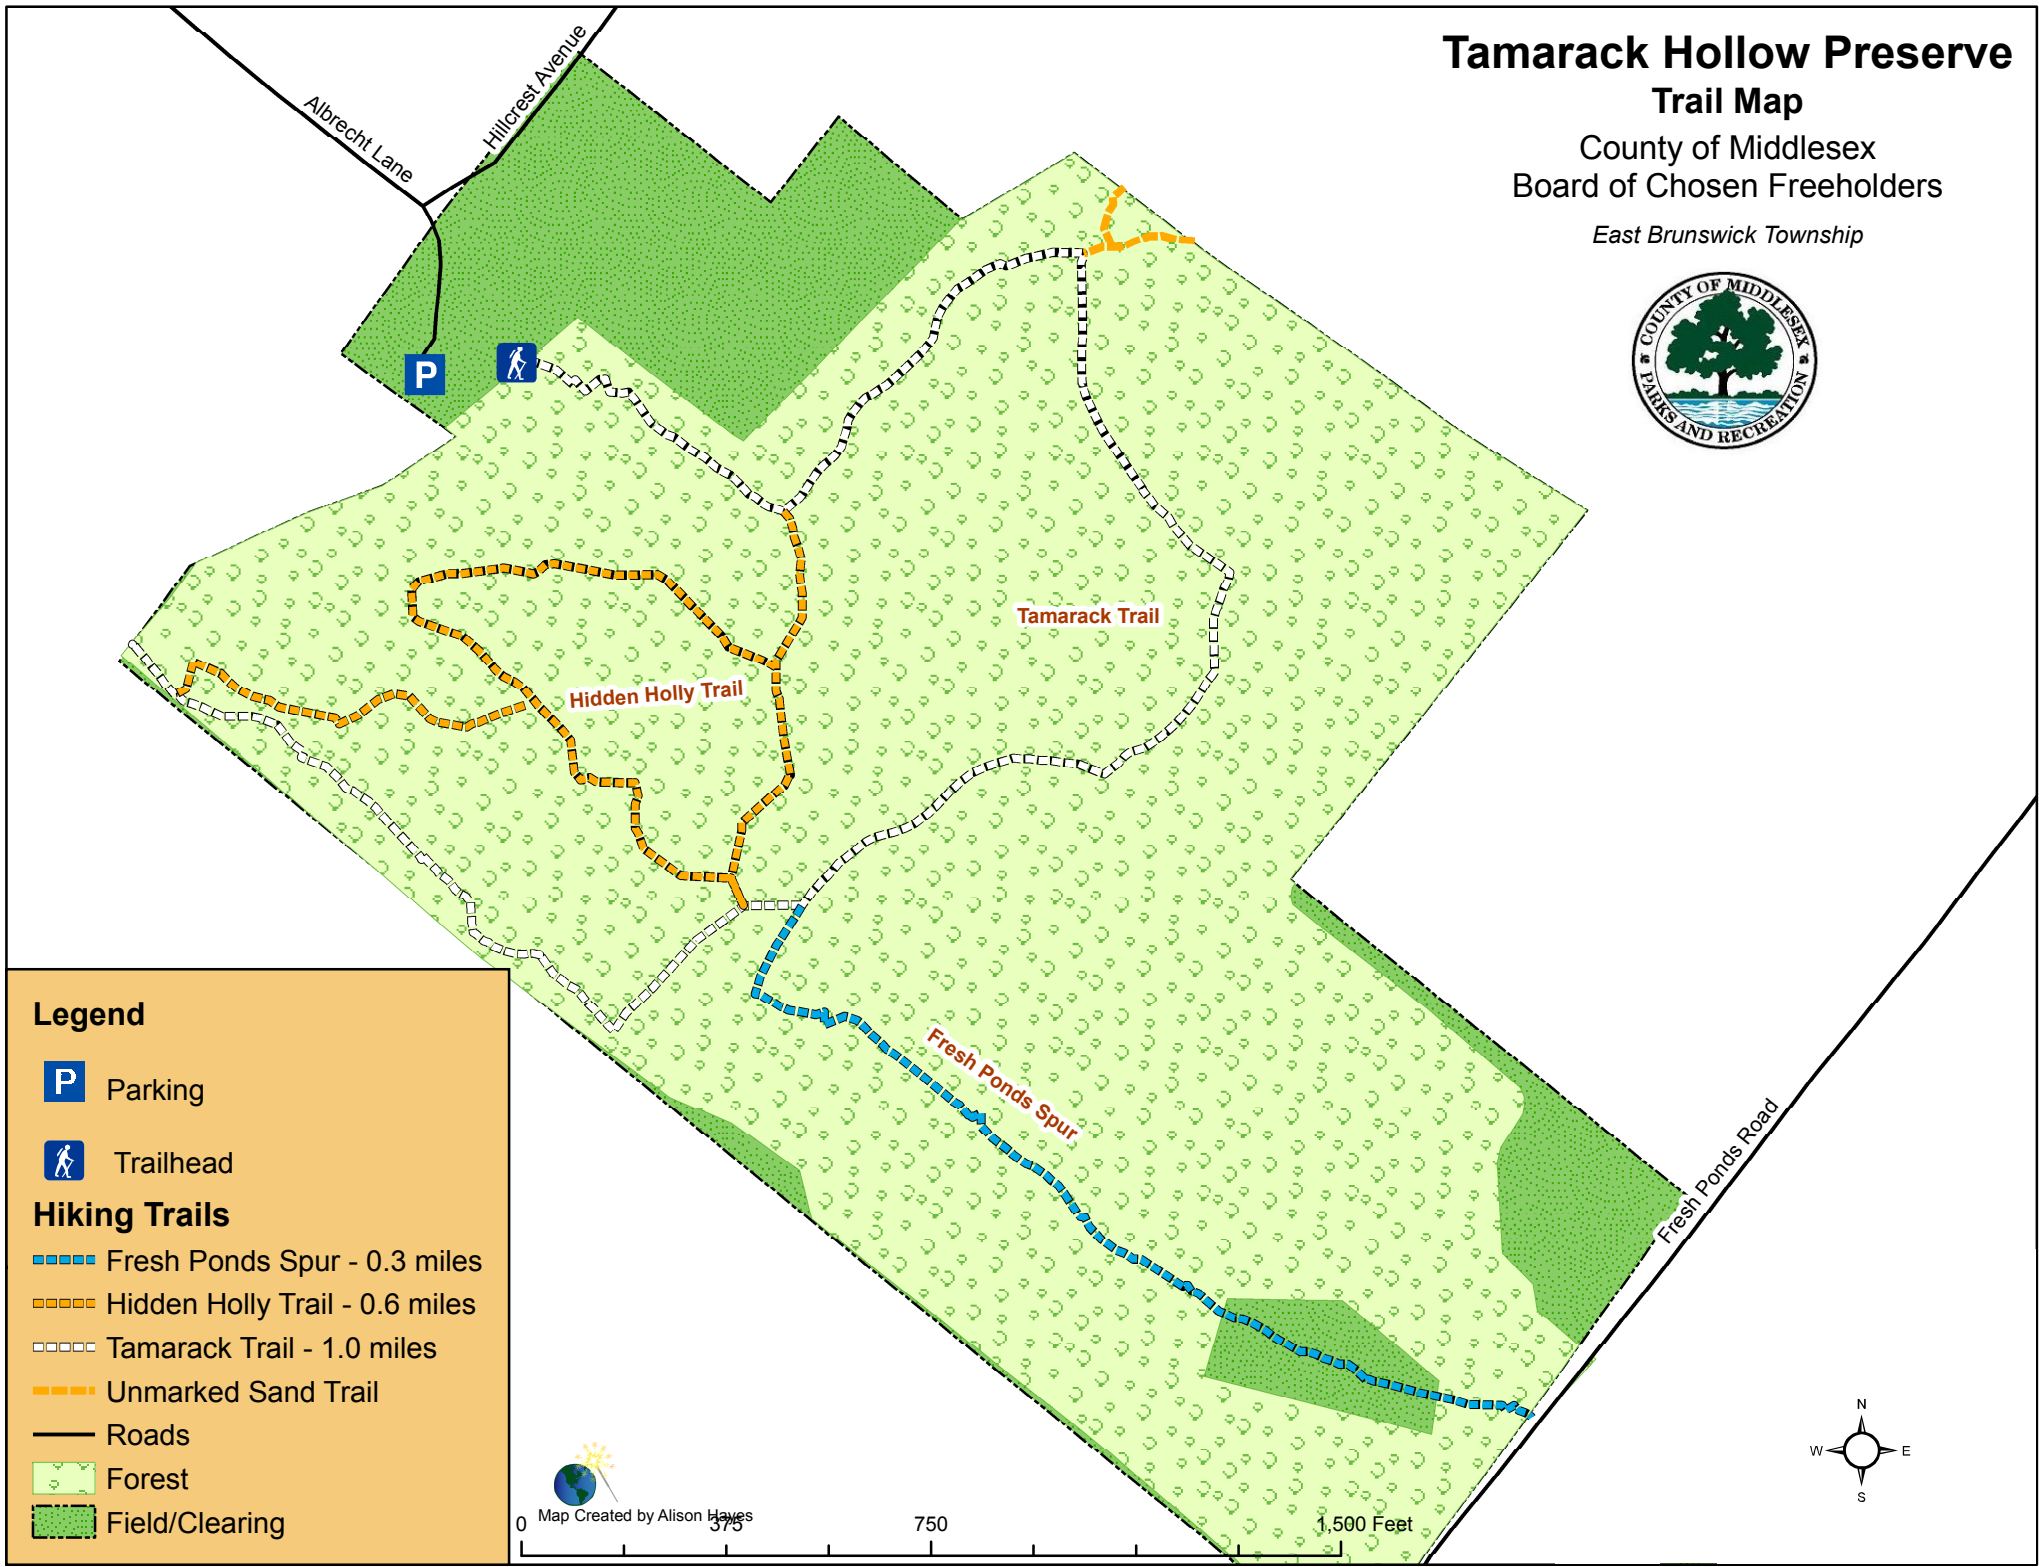

# Tamarack Hollow Preserve

## Trail Map

County of Middlesex  
Board of Chosen Freeholders

East Brunswick Township

### Legend

 Parking

 Trailhead

### Hiking Trails

 Fresh Ponds Spur - 0.3 miles

 Hidden Holly Trail - 0.6 miles

 Tamarack Trail - 1.0 miles

 Unmarked Sand Trail

 Roads

 Forest

 Field/Clearing